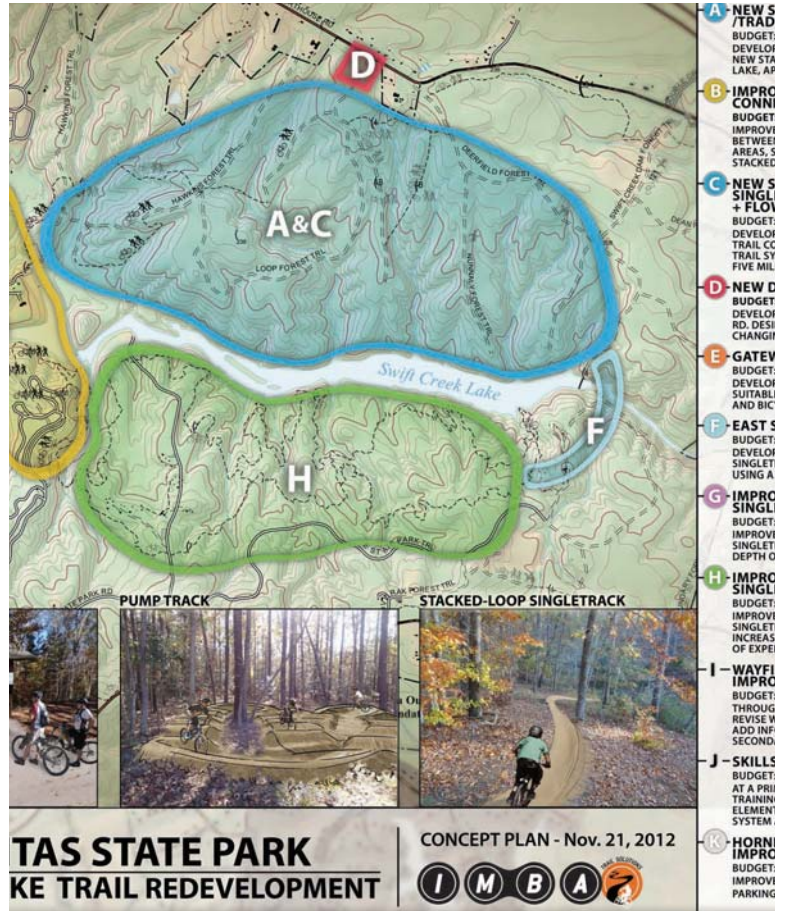

rfmba

ROARING FORK
Mountain Bike Association

a chapter of

INTERNATIONAL MOUNTAIN BICYCLING ASSOCIATION

Glenwood Springs Area Trail Users, We need your input!

Model Trails Presentation
+
Introduction to Glenwood Springs Area Concept Trails Planning

Review existing conditions & share your ideas!

Can't attend?

WHO:

Mountain Bikers, Runners, Hikers, Dog Walkers, & soft surface trail lovers

WHERE:

Glenwood Community Center, 100 Wulfsohn Drive

WHEN:

Wednesday, October 8, 7:00pm

ONLINE SURVEY:

www.rfmba.org/survey/glenwood-springs-trails/